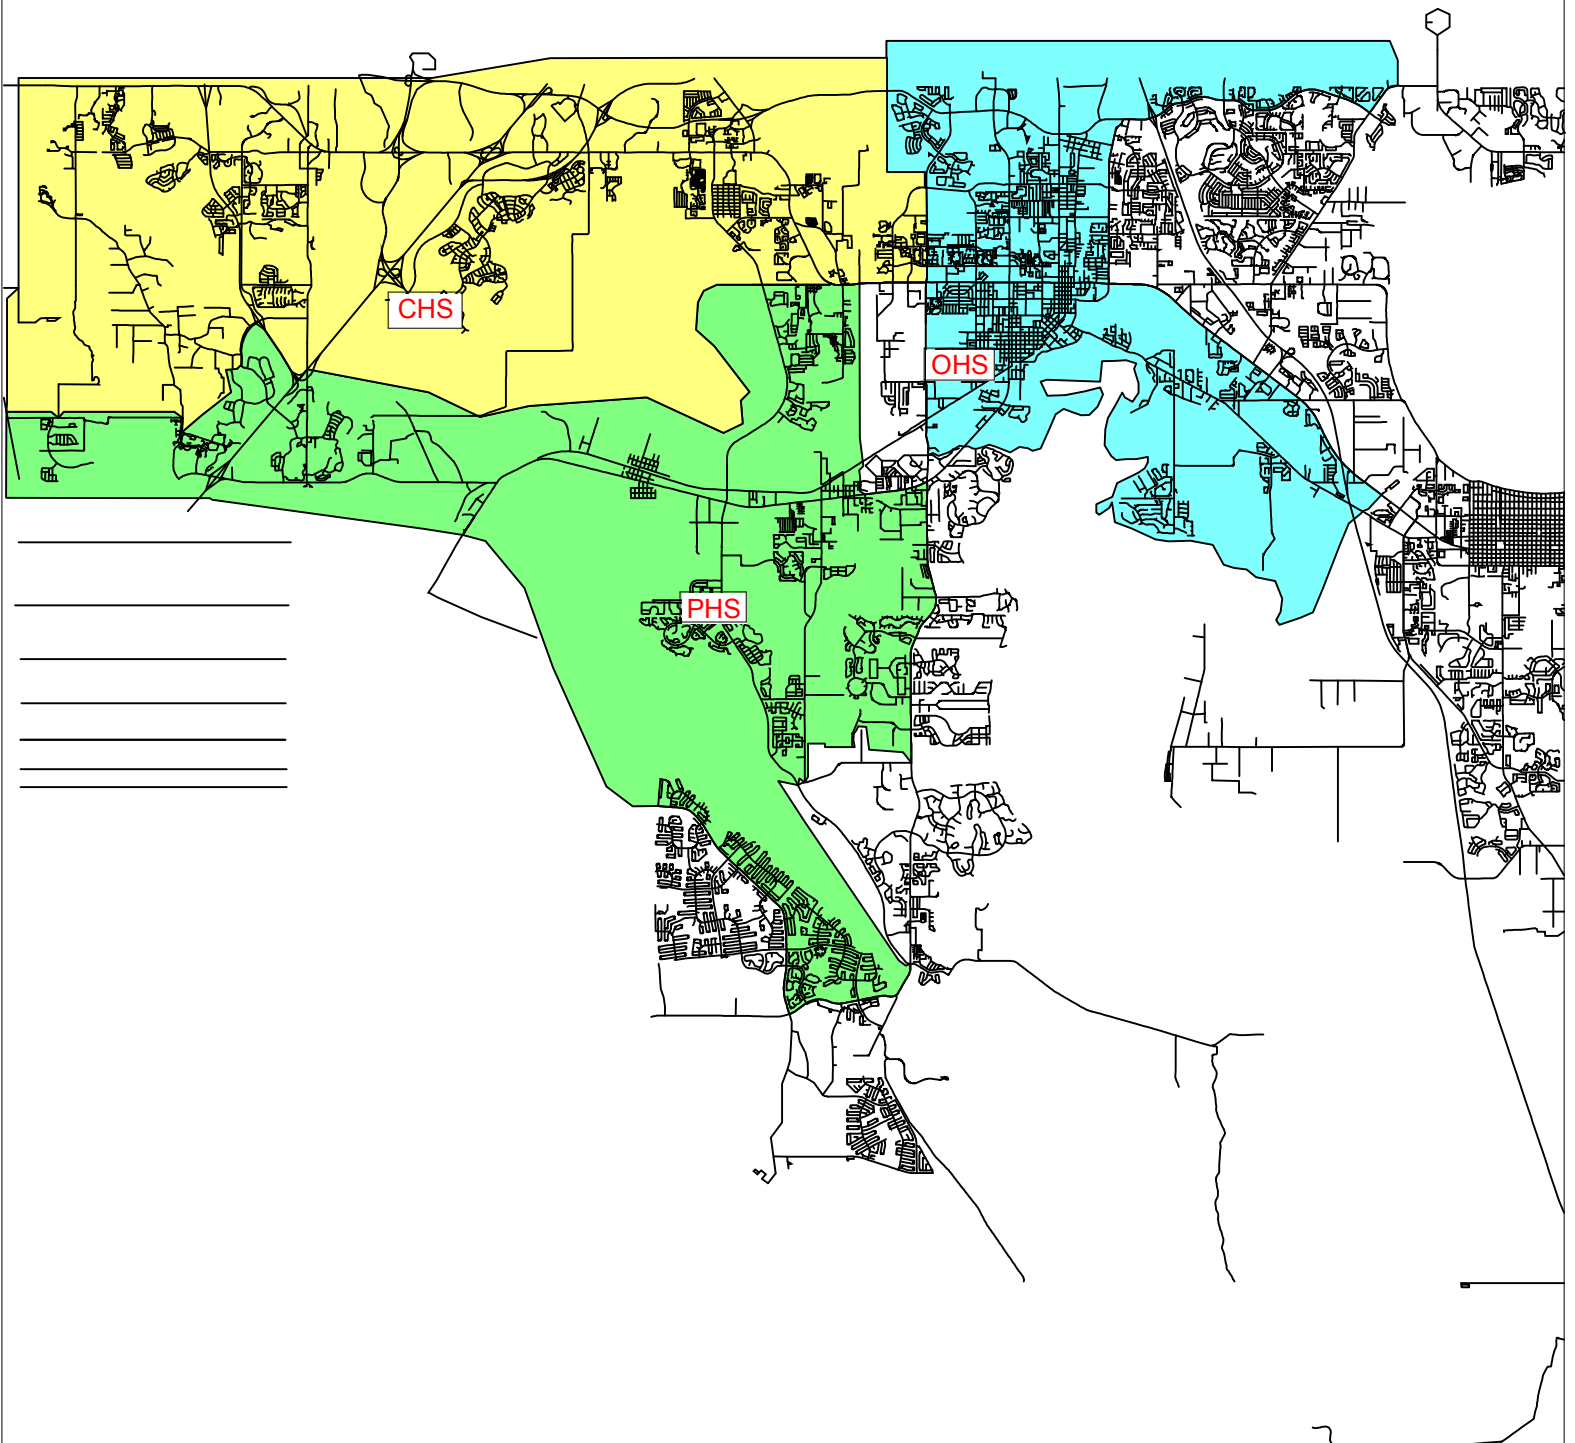

# 2011/2012 Proposed Districtwide Redistricting High Schools

\_\_\_\_\_

\_\_\_\_\_

\_\_\_\_\_

\_\_\_\_\_

11_12 High School Districtwide Redistricting	
	2011_2012 Celebration High
	2011_2012 Osceola High
	2011_2012 Poinciana High
	Other

For Planning Purposes Only  
Long Range Planning/rb  
November 2, 2010